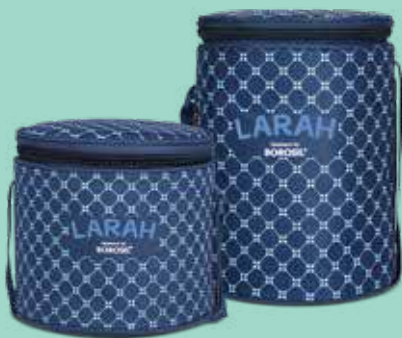

LUNCH BOX WITH BAGS

ESSENTIALS

NAVY BLUE

PLUM

TEAL

LUNCH BOX WITH BAGS

Daily essentials

LUNCH BOX WITH BAG (400 ML X2)