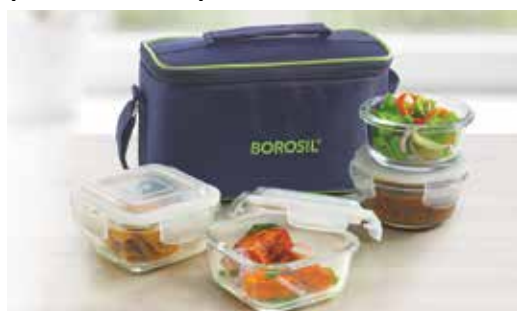

**MICROWAVABLE GLASS LUNCH BOX
(UNIVERSAL)**

ITEM CODE	ITEM	SIZE	DIMENSION (MM)			CASE LOT
			L	B	H	
ITSQ32RN24U	Square (2)	320 ML	120	120	65	6
	Round (2)	240 ML	Ø 106		65