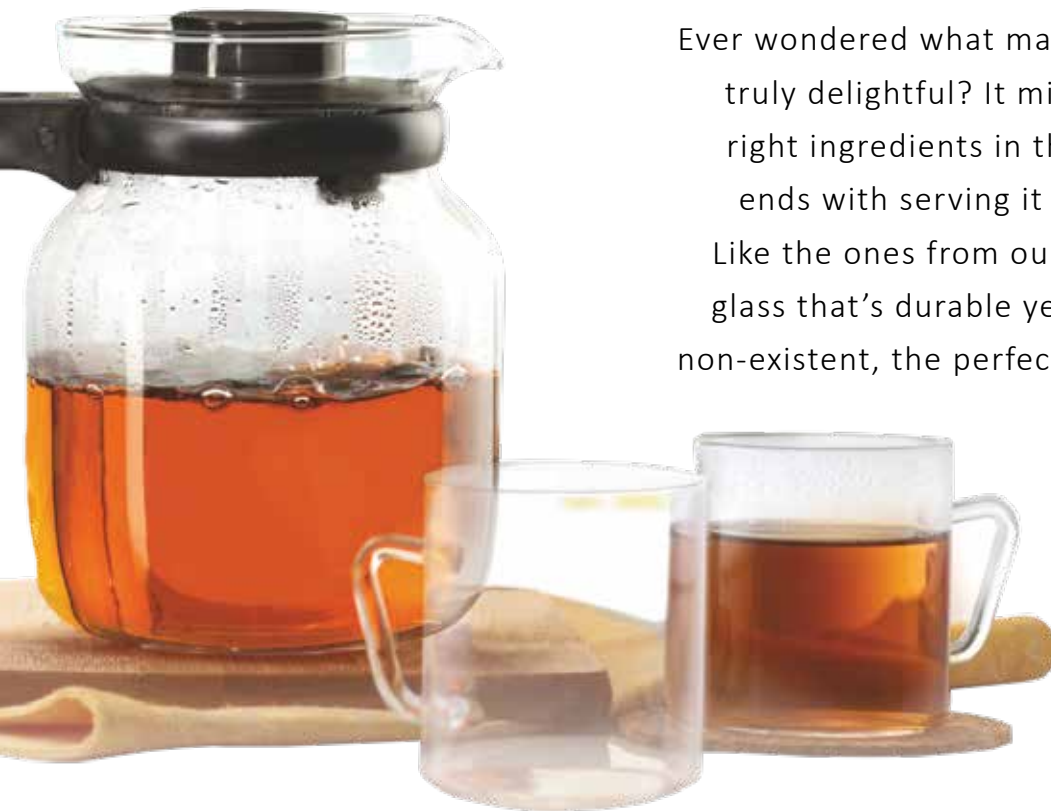

**190 ML CLASSIC MUGS
SET OF 6**

**190 ML DESIGNER CLASSIC MUGS
SET OF 6**

**400 ML MIA DOUBLE WALL
GLASS MUG SET OF 2**

**300 ML GLASS TRAVEL MUG
WITH SILICONE SLEEVE GREEN**

TEA SETS

Ever wondered what makes a cup of tea or coffee truly delightful? It might start with getting the right ingredients in the perfect proportion but ends with serving it in the most elegant cups. Like the ones from our borosilicate range. With glass that's durable yet so clear that it's almost non-existent, the perfect cuppa in one of these is nothing short of magic.