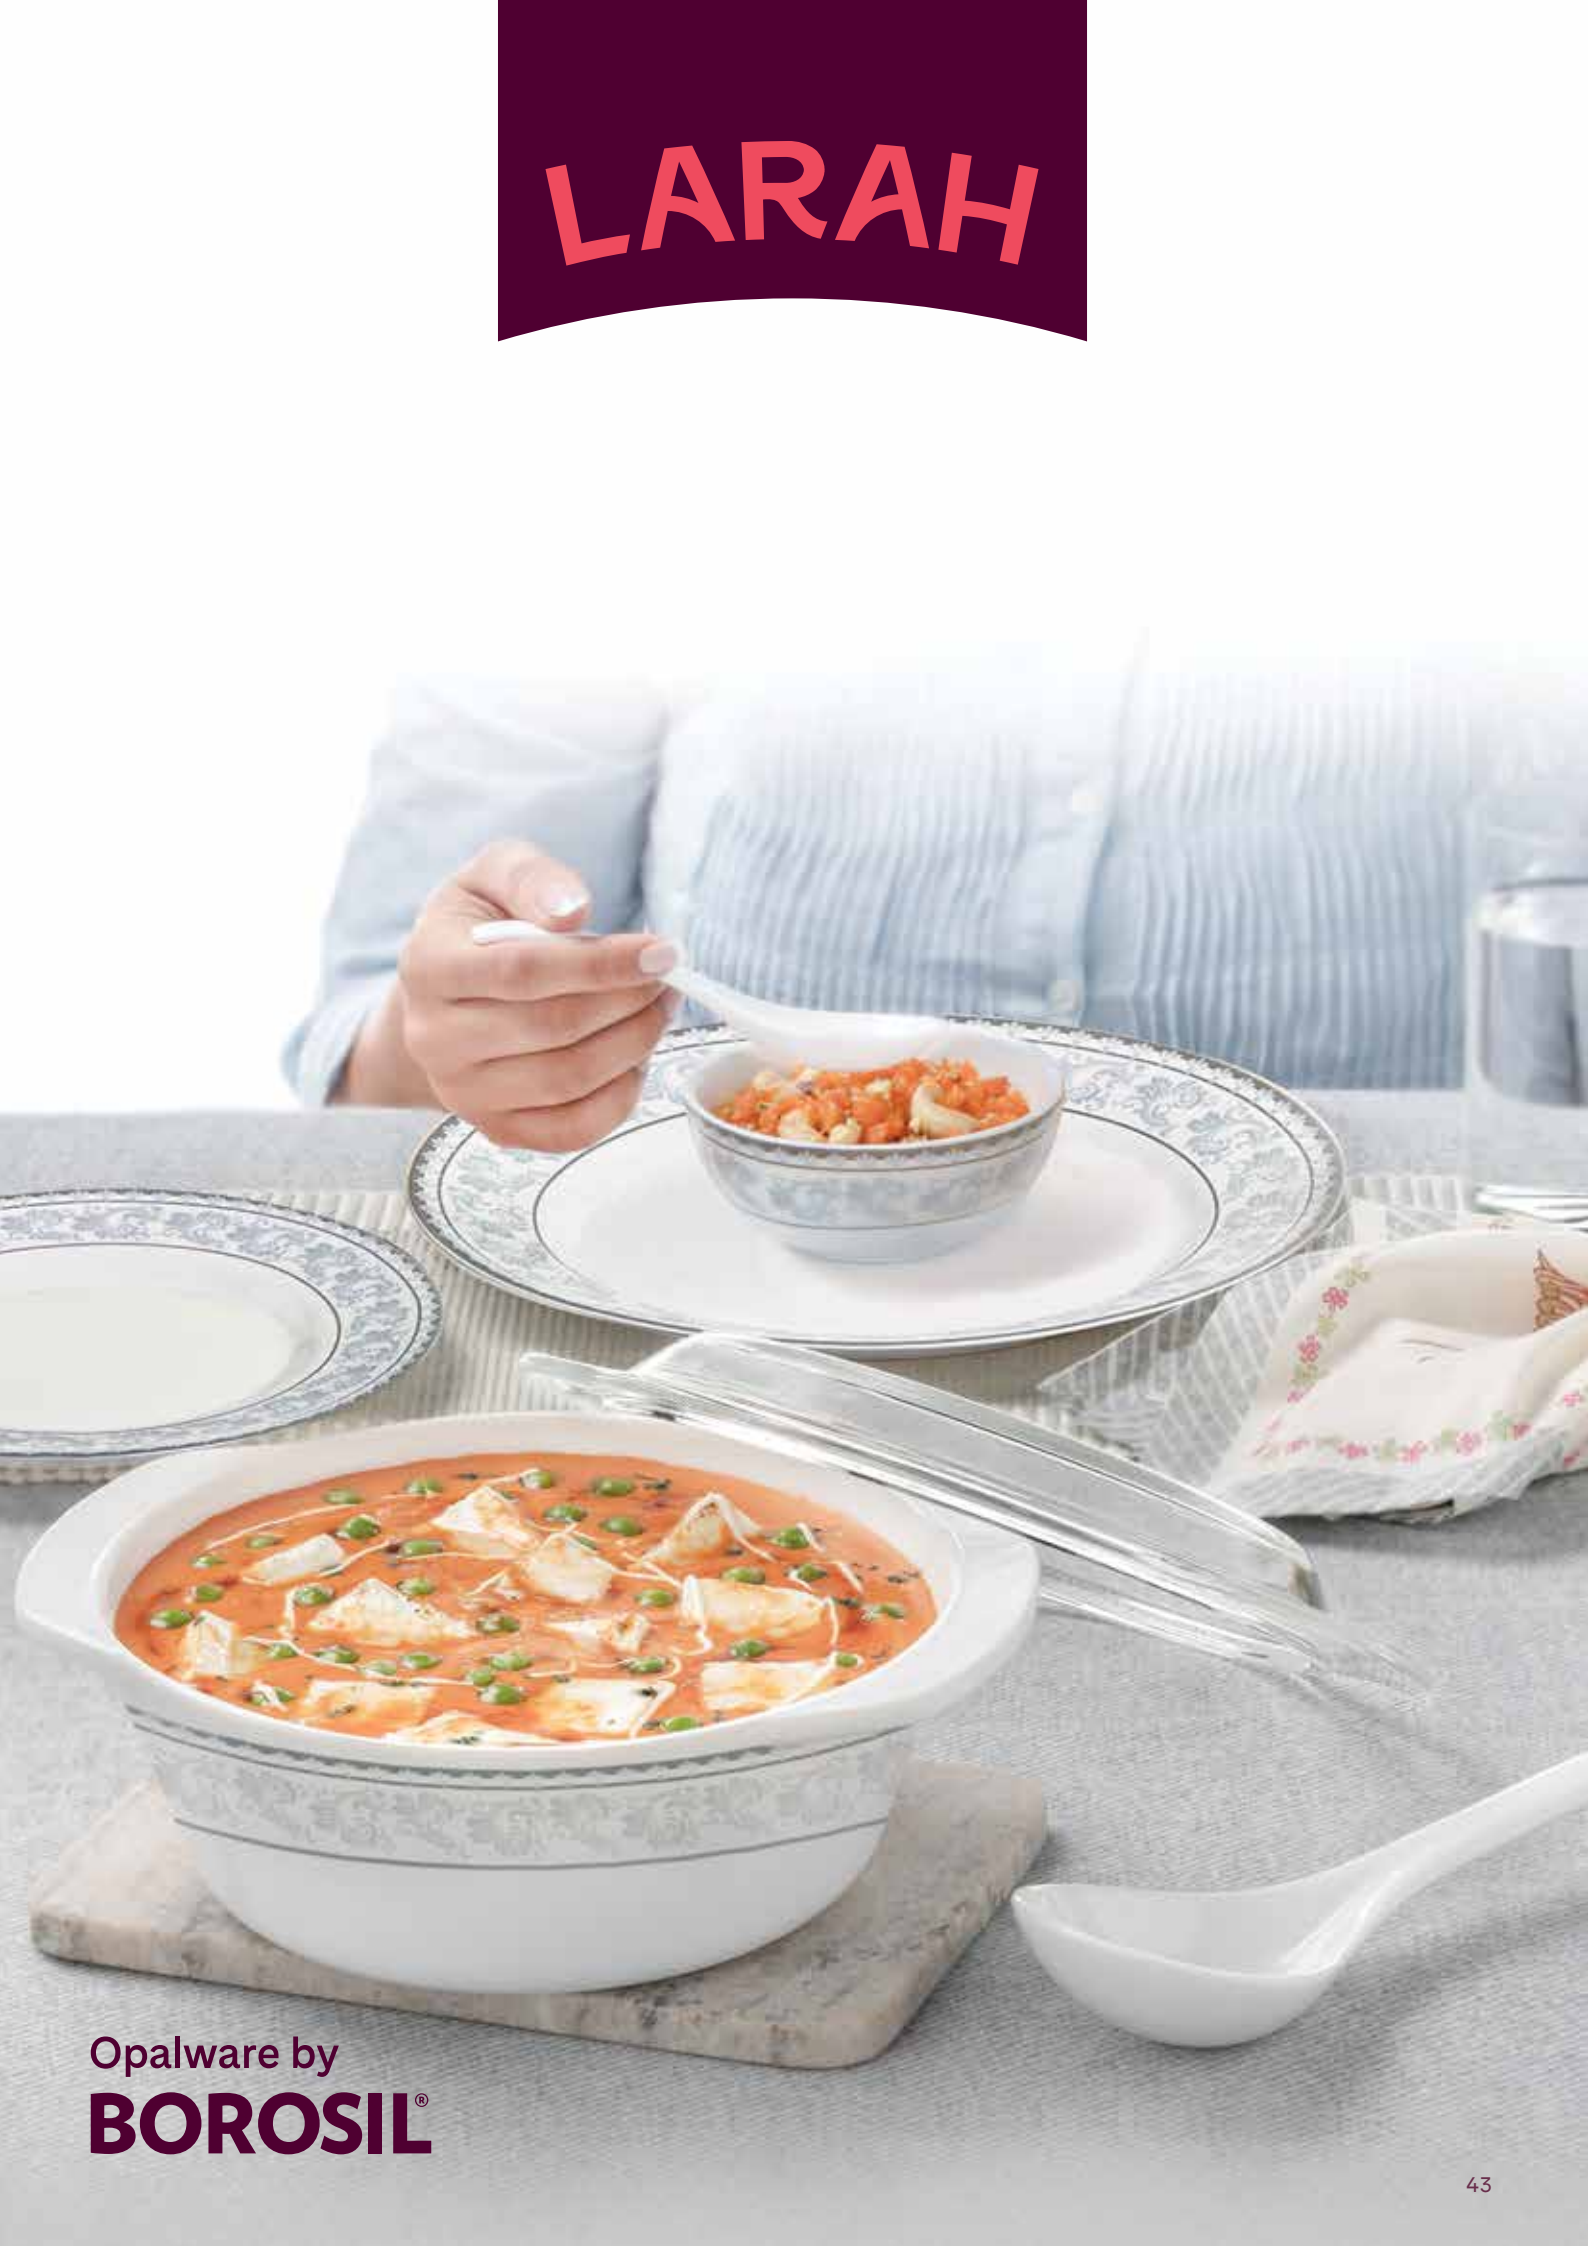

LARAH

Opalware by
BOROSIL®