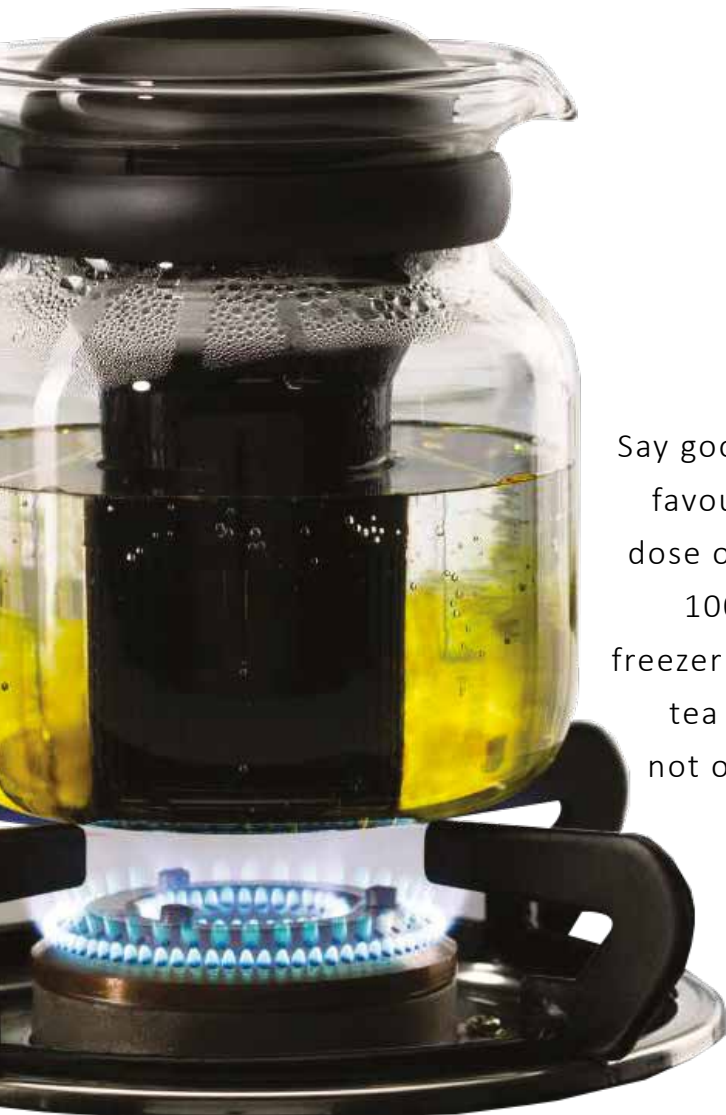

CARAFES

Say goodbye to multiple utensils when making your favourite cuppa. Now make and reheat your daily dose of tea or coffee directly over the flame in the 100% flame proof Borosil carafe. Put it into the freezer to quickly turn it into a delicious pot of iced tea or coffee. Like everything Borosil, the carafe not only looks beautiful, but performs beautifully too.