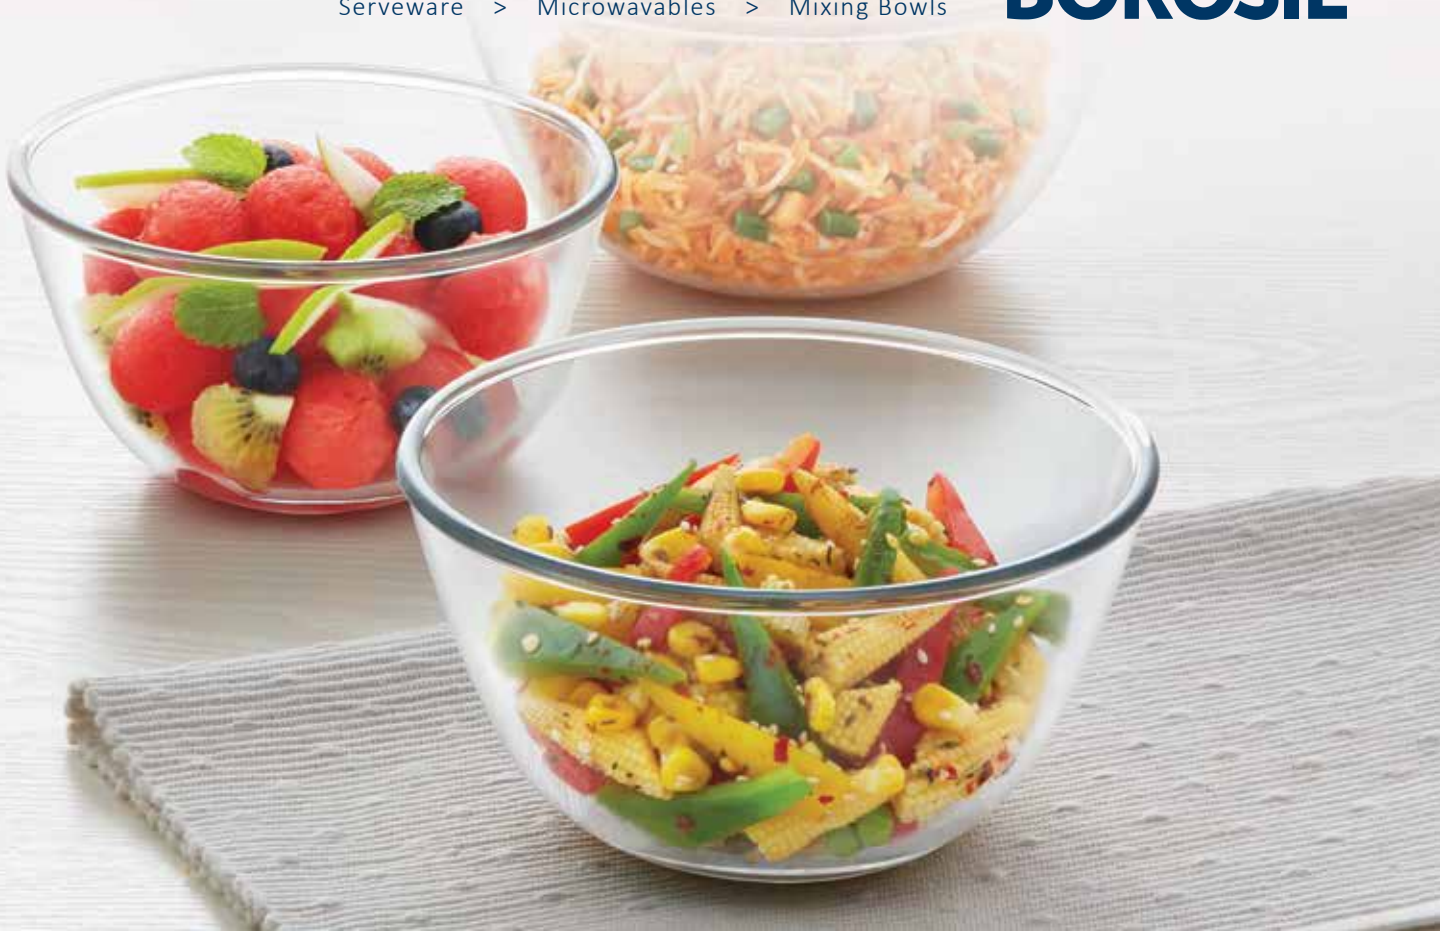

SERVE

The casseroles are perfect for daily serving as they keep the food warm and don't allow anything to fall in, so that you can lay the table at your convenience.

HEAT

Use casseroles to reheat food - the lid keeps gravy from splashing in the microwave.