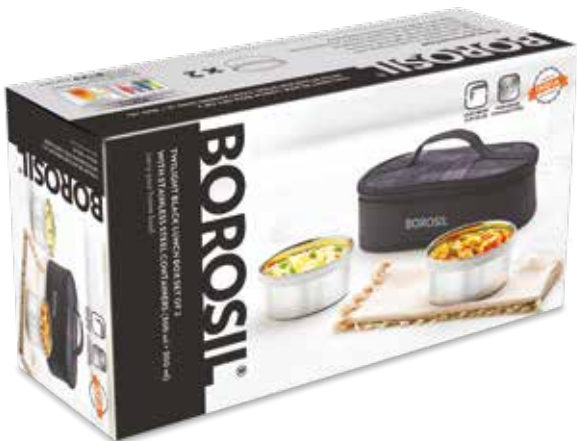

TWILIGHT BLACK LUNCH BOX WITH STAINLESS STEEL CONTAINERS

SUNSHINE YELLOW LUNCH BOX WITH STAINLESS STEEL GREEN CONTAINERS