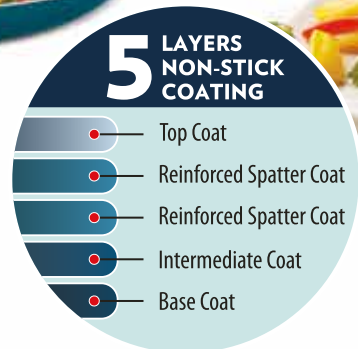

YEAR WARRANTY

ANTI BACTERIAL COATING

Introducing our Pro Chef Nonstick Cookware range, a true culinary companion that combines style and functionality. With its stunning blue exterior, this cookware set effortlessly elevates your kitchen aesthetics. Crafted with a durable 3MM thick body, it ensures even heat distribution for superior cooking performance. The anti-bacterial coating not only promotes a hygienic cooking environment but also makes cleaning a breeze. The stay-cool handle provides a comfortable grip while keeping your hands safe from heat. Versatile and convenient, this cookware is compatible with gas stoves, allowing you to unleash your culinary creativity with ease. Experience the joy of cooking with the Pro Chef Nonstick Cookware- where elegance meets efficiency.