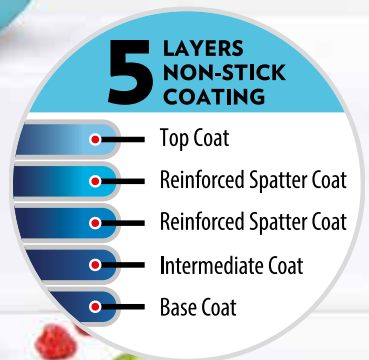

FESTIVE GLORY NON-STICK COOKWARE

INDUCTION FRIENDLY

YEAR WARRANTY

Festive Glory Cookware Sets are a perfect addition to any kitchen. Available in two stunning colours, blue and pink, these sets are sure to add a touch of charm to your cooking space. The non-stick surface ensures that your food is cooked evenly and with minimal effort, making it easy to clean up afterwards. The 3mm thick induction base ensures that heat is distributed evenly, making cooking a breeze.

BEAUTIFUL FINISH

Stunning glossy exterior.

5-LAYER NON-STICK

For uniform browning and even cooking.

COOL TOUCH HANDLES

Comfortable to hold while cooking.