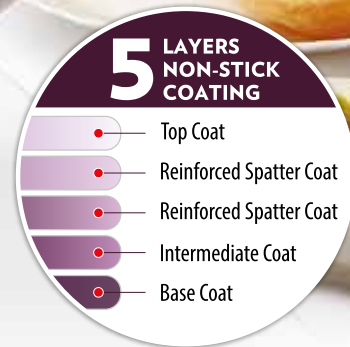

inside Cookware & Serveware

	52	/	Cookware
	84	/	Hard Anodised
	92	/	Pressure Cookers
	103	/	Serveware
115	/		Stainless Steel Cutlery
118	/		Kitchen Accessories

GRANITO NON-STICK

1
YEAR
WARRANTY

ANTI BACTERIAL
COATING