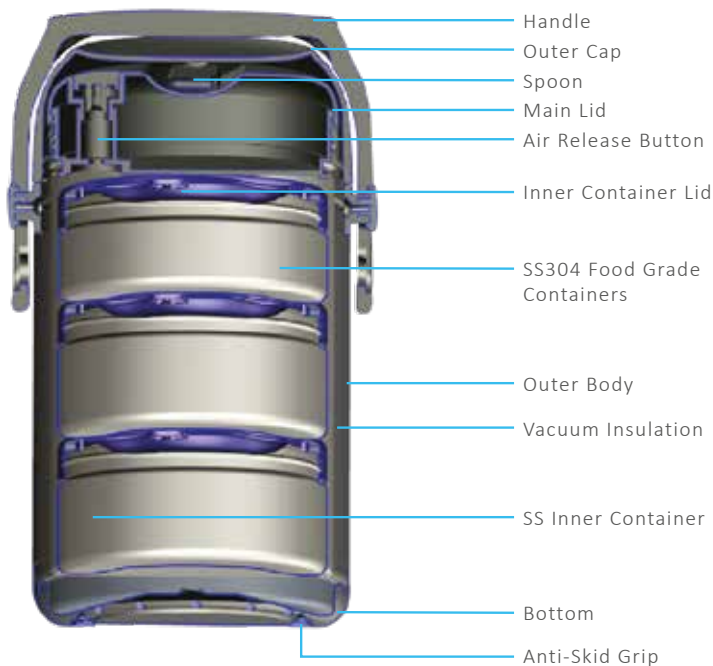

SS 304 Food grade body + anti-skid grip

SS 304 food grade container

Bag with side pocket to carry napkins and cutlery

ITEM CODE	ITEM (CONTAINERS)	CAPACITY	DIMENSION (MM)			CASE LOT
			L	B	H	
FGSTIFFCON4	4	350 ML(2) + 420 ML(2)	152	138	316	4
FGSTIFFCON3	3	350 ML(1) + 420 ML(2)	162	142	274	4
FGSTIFFCON2	2	420 ML(2)	152	138	216	4